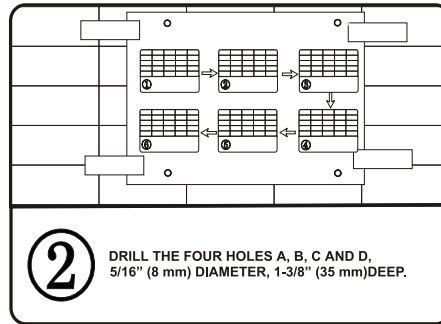

A ⊕

MOUNTING INSTRUCTIONS

THIS PRODUCTS IS INTENDED FOR INSTALLATION
BY A QUALIFIED ELECTRICIAN

FASTDRY

Fix this card on the wall.

55/64" (22 mm) FOR SUPPLY CABLE PREFERRED LOCATION

6-27/32" (174 mm)

D ⊕

50" (127 cm) FROM THE GROUND IS SUITABLE

⊕ C

7-23/32" (196 mm)