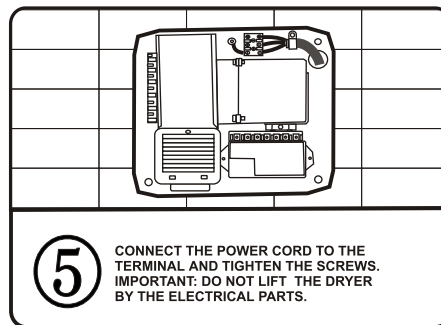

A ⊕

MOUNTING INSTRUCTIONS

THIS PRODUCTS IS INTENDED FOR INSTALLATION
BY A QUALIFIED ELECTRICIAN

FASTDRY

Fix this card on the wall.

55/64" (22 mm) FOR SUPPLY CABLE PREFERRED LOCATION

6-27/32" (174 mm)

D ⊕

50" (127 cm) FROM THE GROUND IS SUITABLE

⊕ C

7-23/32" (196 mm)