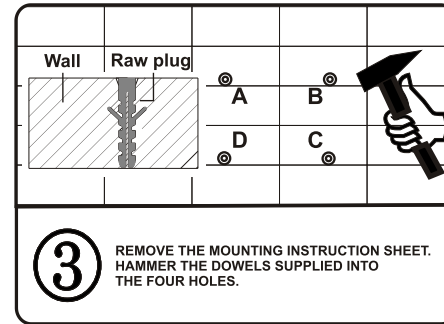

A ⊕

MOUNTING INSTRUCTIONS

THIS PRODUCTS IS INTENDED FOR INSTALLATION
BY A QUALIFIED ELECTRICIAN

FASTDRY

Fix this card on the wall.

55/64" (22 mm) FOR SUPPLY CABLE PREFERRED LOCATION

6-27/32" (174 mm)

D ⊕

50" (127 cm) FROM THE GROUND IS SUITABLE

⊕ C

7-23/32" (196 mm)