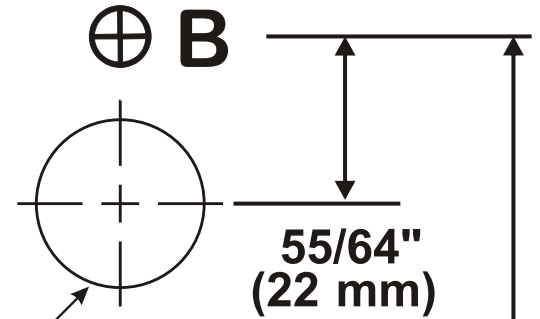

A ⊕

MOUNTING INSTRUCTIONS

THIS PRODUCTS IS INTENDED FOR INSTALLATION
BY A QUALIFIED ELECTRICIAN

FASTDRY

Fix this card on the wall.

55/64" (22 mm) FOR SUPPLY CABLE PREFERRED LOCATION

6-27/32" (174 mm)

D ⊕

50" (127 cm) FROM THE GROUND IS SUITABLE

⊕ C

7-23/32" (196 mm)