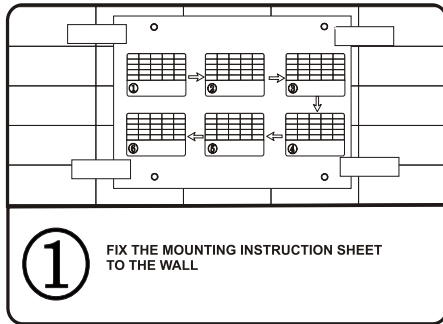

A ⊕

MOUNTING INSTRUCTIONS

THIS PRODUCTS IS INTENDED FOR INSTALLATION
BY A QUALIFIED ELECTRICIAN

FASTDRY

Fix this card on the wall.

55/64" (22 mm) FOR SUPPLY CABLE PREFERRED LOCATION

6-27/32" (174 mm)

D ⊕

50" (127 cm) FROM THE GROUND IS SUITABLE

⊕ C

7-23/32" (196 mm)