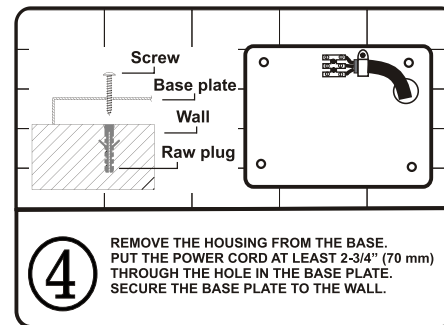

A ⊕

MOUNTING INSTRUCTIONS

THIS PRODUCTS IS INTENDED FOR INSTALLATION
BY A QUALIFIED ELECTRICIAN

FASTDRY

Fix this card on the wall.

55/64" (22 mm) FOR SUPPLY CABLE PREFERRED LOCATION

6-27/32" (174 mm)

D ⊕

50" (127 cm) FROM THE GROUND IS SUITABLE

⊕ C

7-23/32" (196 mm)