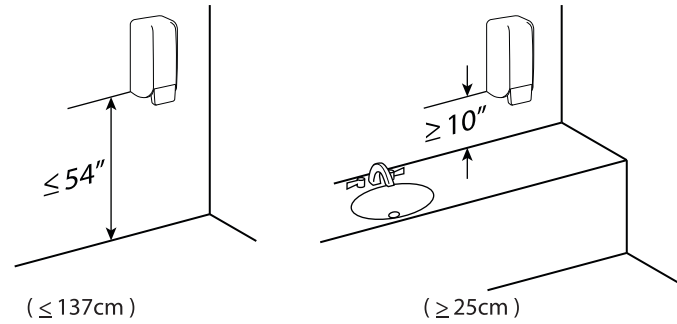

MANUAL FOAM SOAP DISPENSER

Installation Instructions

*may not be included in certain models

Recommended Installation Height

Open Dispenser

Installation with Screws

Installation with Adhesive Backing (no screws)