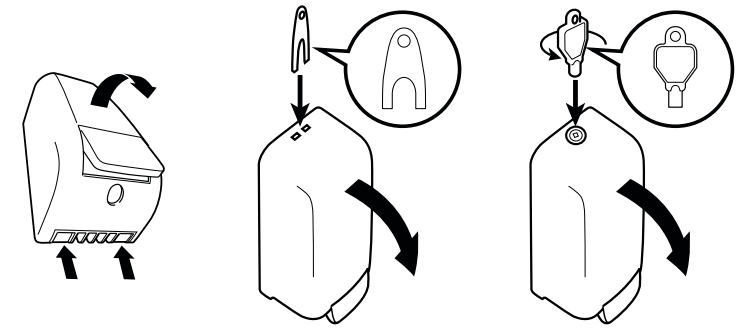

MANUAL FOAM SOAP DISPENSER

Installation Instructions

*may not be included in certain models

Recommended Installation Height

Open Dispenser

Installation with Screws

Installation with Adhesive Backing (no screws)

Install Cartridge