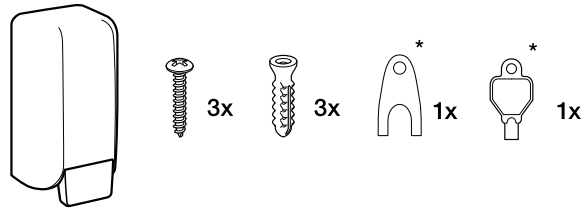

MANUAL LIQUID SOAP DISPENSER

Installation Instructions

*may not be included in certain models

Recommended Installation Height

Open Dispenser

Installation with Screws

Installation with Adhesive Backing (no screws)

Install Cartridge