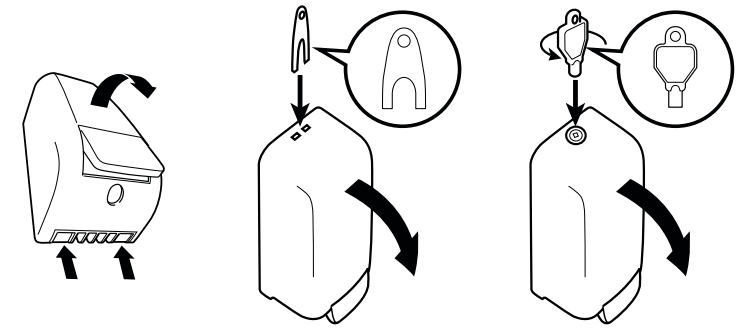

MANUAL LIQUID SOAP DISPENSER

Installation Instructions

*may not be included in certain models

Recommended Installation Height

Open Dispenser

Installation with Screws

Installation with Adhesive Backing (no screws)

Install Cartridge