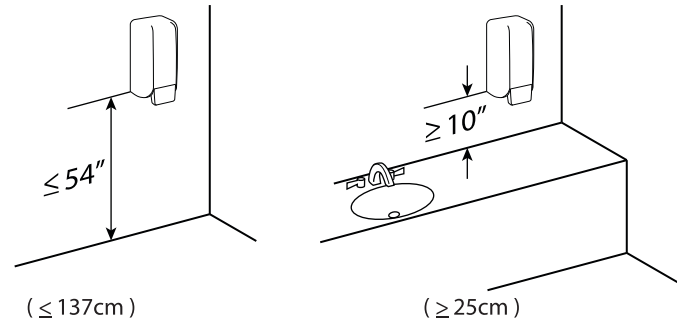

MANUAL LIQUID SOAP DISPENSER

Installation Instructions

*may not be included in certain models

Recommended Installation Height

Open Dispenser

Installation with Screws

Installation with Adhesive Backing (no screws)