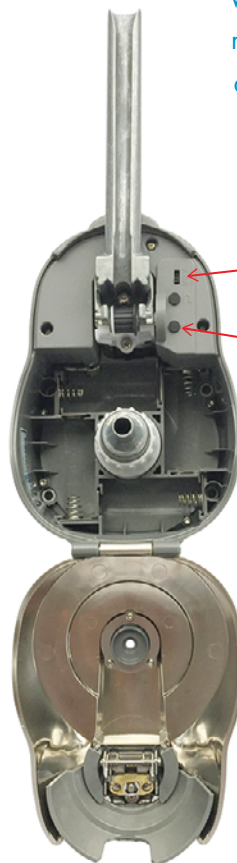

## latch /lock door handle

Can be configured for LATCHING operation

or LOCKING operation (push to lock)

For COIN unlock operation, # 1003  
must be purchased with kit

For KEYED unlock operation, # 1014  
must be purchased with kit

With the threat of germ cross-contamination more globally recognized than ever before, the latest survival strategy among today's Away-From-Home patrons has become simple: "Don't Touch Anything!" Yet with all the modern "touch-free" advances in restroom hygiene, it's hard to grasp why the door handle has been ignored. Until now. The Purleve is an innovative solution that offers your patrons a cleaner way out!

ON/OFF Switch

(★) Low Battery Light Test

- Advances a sleeve with Microban antimicrobial protection after very use.
- Thousands of uses per sleeve cartridge
- Installs easily, replacing any standard push-pull handle.
- Low maintenance, low cost
- Green Product - Recyclable Refill