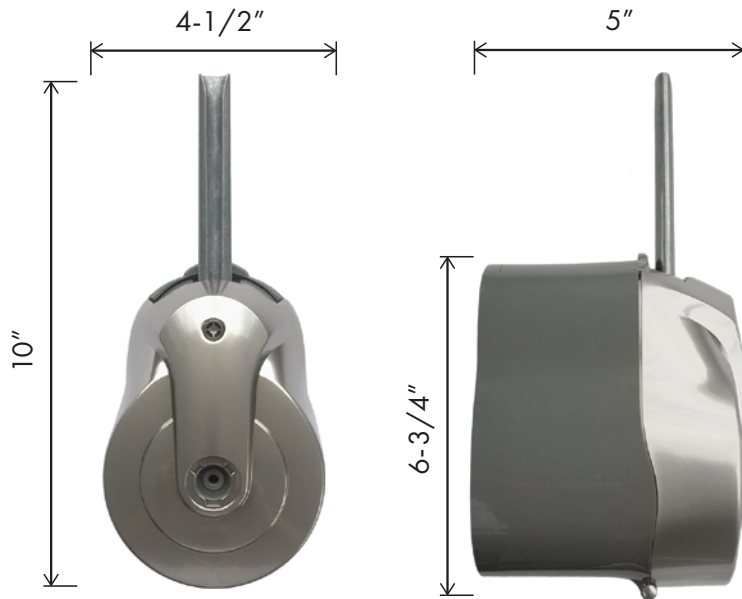

## latch /lock door handle

Can be configured for LATCHING operation

or LOCKING operation (push to lock)

For COIN unlock operation, # 1003  
must be purchased with kit

For KEYED unlock operation, # 1014  
must be purchased with kit

With the threat of germ cross-contamination more globally recognized than ever before, the latest survival strategy among today's Away-From-Home patrons has become simple: "Don't Touch Anything!" Yet with all the modern "touch-free" advances in restroom hygiene, it's hard to grasp why the door handle has been ignored. Until now. The Purleve is an innovative solution that offers your patrons a cleaner way out!

ON/OFF Switch

(★) Low Battery Light Test

- Advances a sleeve with Microban antimicrobial protection after very use.
- Thousands of uses per sleeve cartridge
- Installs easily, replacing any standard push-pull handle.
- Low maintenance, low cost
- Green Product - Recyclable Refill