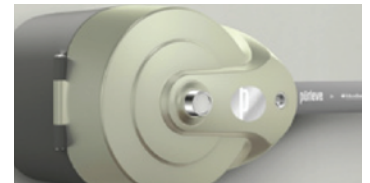

## latch /lock door handle

Can be configured for LATCHING operation

or LOCKING operation (push to lock)

For COIN unlock operation, # 1003  
must be purchased with kit

For KEYED unlock operation, # 1014  
must be purchased with kit

With the threat of germ cross-contamination more globally recognized than ever before, the latest survival strategy among today's Away-From-Home patrons has become simple: "Don't Touch Anything!" Yet with all the modern "touch-free" advances in restroom hygiene, it's hard to grasp why the door handle has been ignored. Until now. The Purleve is an innovative solution that offers your patrons a cleaner way out!

ON/OFF Switch

(★) Low Battery Light Test

- Advances a sleeve with Microban antimicrobial protection after very use.
- Thousands of uses per sleeve cartridge
- Installs easily, replacing any standard push-pull handle.
- Low maintenance, low cost
- Green Product - Recyclable Refill