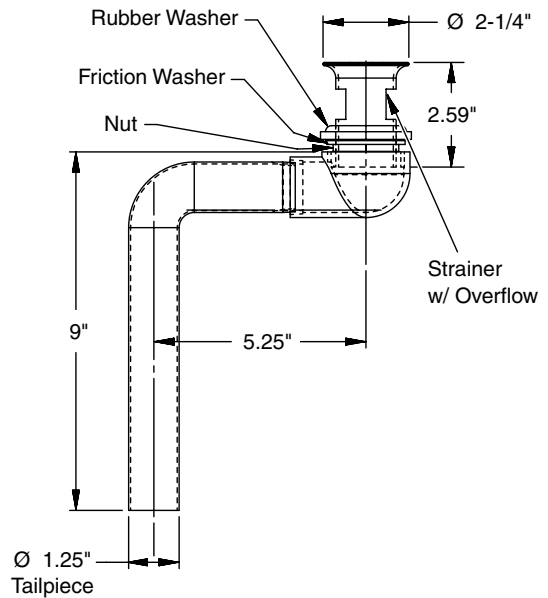

ADA Offset Drain Assembly

Verify all rough-in dimensions prior to installation.
Consult local and national codes. Conformity and compliance to local and national codes is the responsibility of the installer.