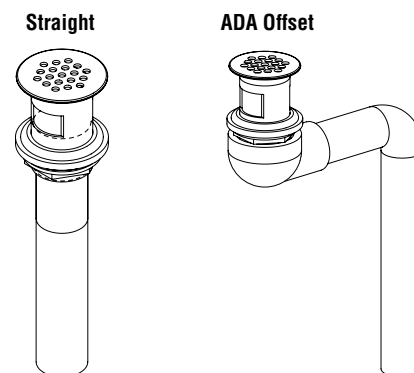

### \* PVD Finishes

Physical Vapor Deposition is an intricate, environmentally friendly finishing process that molecularly bonds the finish to the faucet, creating a very hard, durable surface that will not corrode, discolor, or tarnish

## Vandal Resistance

- Concealed sensor package deters vandalism
- Shank features anti-rotational locking nut
- Vandal-resistant laminar flow device
- Durable PVD finish is scratch resistant

## Water Supply

- Operating water pressure range 20-125 psi
- Control module integrates choice of thermostatic mixing valve or tempered line valve to deliver tempered water
- Water source located outside of control module to prevent water damage to electrical components
- In-line filter included with mixing valve and tempered line valve to trap debris

## Drain Assembly

- Complete your faucet selection with an optional drain assembly
- Includes grid strainer
- Available in a straight or ADA offset configuration

**Zen Series Faucet Dimensions**

(mm)

**Straight Drain Assembly**