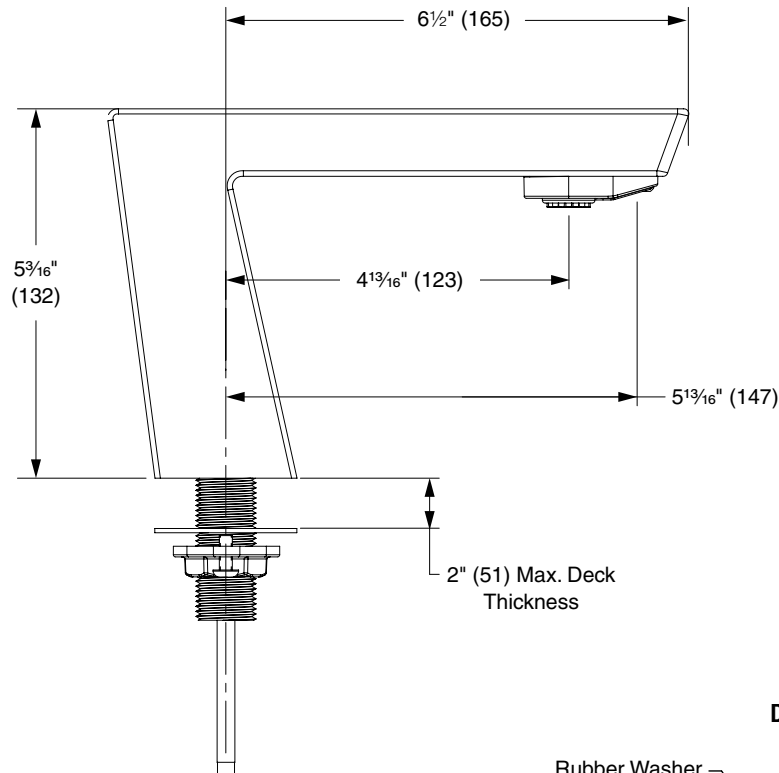

## Mounting

- Requires 1-1/4" to 1-3/8" centershank drilling
- Faucet comes with anti-rotational connection

## Drain Assembly

- Complete your faucet selection with an optional drain assembly
- Includes grid strainer
- Available in a straight or ADA offset configuration

**Zen Series Faucet Dimensions**

(mm)

**Straight Drain Assembly**