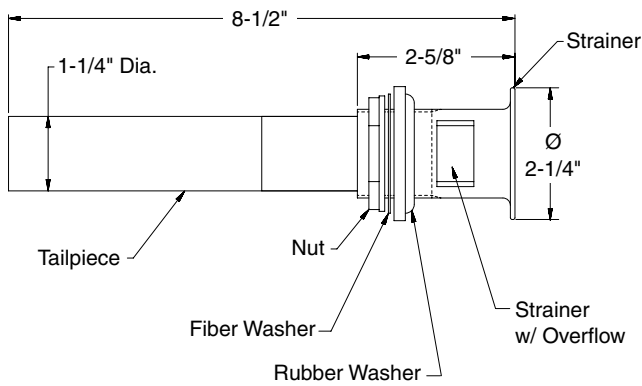

## Water Supply

- Operating water pressure range 20-125 psi
- Control module integrates choice of thermostatic mixing valve or tempered line valve to deliver tempered water
- Water source located outside of control module to prevent water damage to electrical components
- In-line filter included with mixing valve and tempered line valve to trap debris

## Drain Assembly

- Complete your faucet selection with an optional drain assembly
- Includes grid strainer
- Available in a straight or ADA offset configuration

**Zen Series Faucet Dimensions**

(mm)

**Straight Drain Assembly**