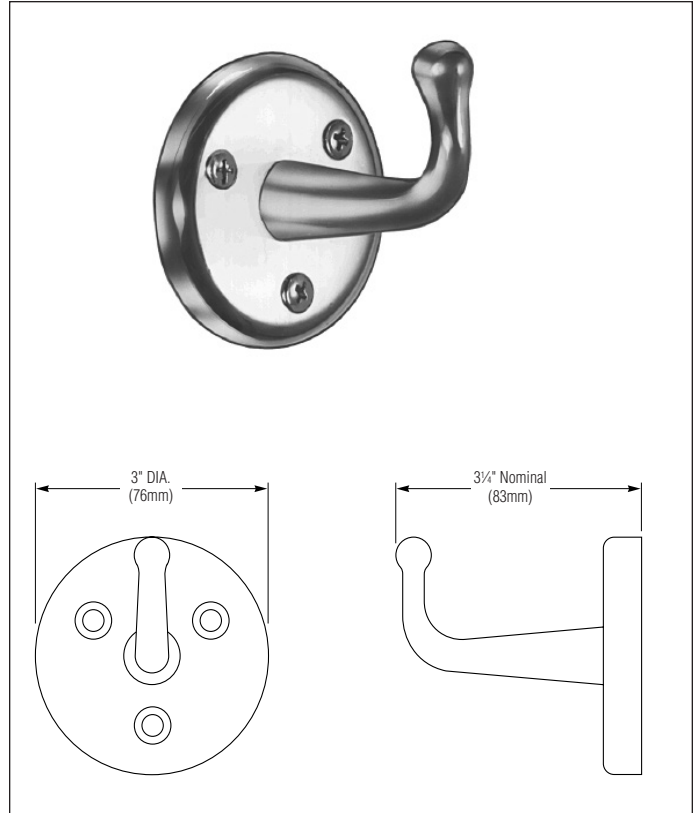

### Installation

Verify all rough-in dimensions prior to installation. Secure to wall with mounting screws (included) at holes provided.

### Guide Specification

Heavy-duty robe hook to be of chrome plated brass with three mounting holes.

Orders composed of products indicated as **Bradex**<sup>®</sup> will be available to ship in three days after receipt of order at the factory. There is no pricing penalty for this service from Bradley.