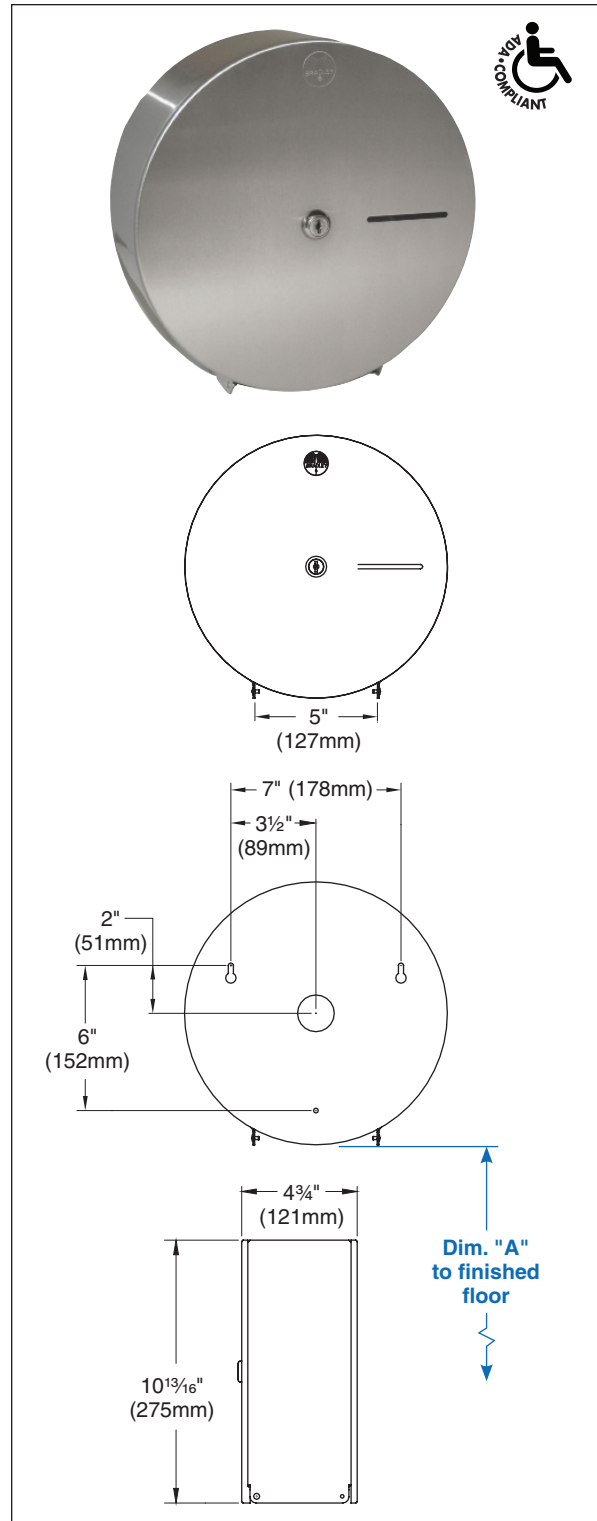

Model 5424 — Surface-Mounted **Bradex**[®]

Jumbo Roll

Product Materials

CABINET & MOUNTING PLATE: satin finish stainless steel.

DOOR: satin finish stainless steel. Drawn one-piece construction. Furnished with tumbler lock and refill-indicator viewing slots.

Operation

Cabinet holds one roll (up to 10" diameter) of 1½", 2½" or 3" diameter core toilet tissue (by using core adapters, p/n P10-707). Refill indicator slot reveals tissue level. Tumbler-locked door swings down to replenish tissue roll.

Installation

Verify all rough-in dimensions prior to installation. Secure unit to wall or toilet partition with three screws (included) through mounting holes.

Guide Specification

Jumbo roll toilet tissue dispenser shall be satin finish stainless steel. Unit shall dispense one 10" diameter toilet tissue roll with 1½", 2½" or 3" diameter core. Door shall be secured with a tumbler lock and shall have a refill indicator viewing slot.

ADA Compliant

- Consult local and national accessibility codes for proper installation guidelines.
- Conformity and compliance to local and national codes is the responsibility of the installer.

Dim. "A" Key Surface:	For Dim. "A"	Top of Rough Wall Opening	Bottom of Rough Wall Opening
Bottom of toilet paper opening to finished floor	20" (508mm)	30 ¹ / ₁₆ " (783mm)	20" (508mm)
	19" (483mm)	29 ¹ / ₁₆ " (758mm)	19" (483mm)
	18" (457mm)	28 ¹ / ₁₆ " (732mm)	18" (457mm)
	17" (432mm)	27 ¹ / ₁₆ " (707mm)	17" (432mm)
	16" (406mm)	26 ¹ / ₁₆ " (681mm)	16" (406mm)
	15" (381mm)	25 ¹ / ₁₆ " (656mm)	15" (381mm)
Rough wall opening:			
Surface Mount:	No rough opening, see overall dimensions		