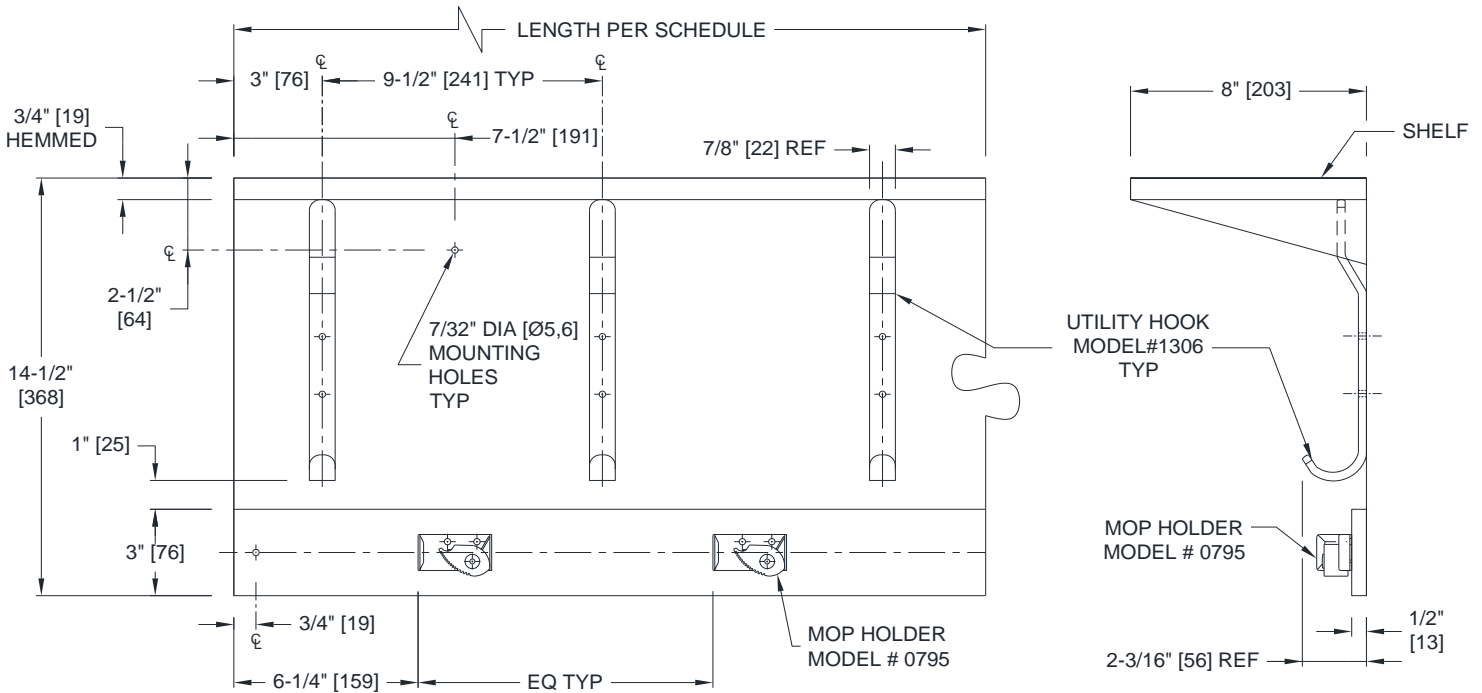

**SHELF WITH UTILITY HOOKS AND MOP STRIP**

**NOTE:**

ALL DIM'S INCH [MM]

ILLUSTRATION FOR REF ONLY AND NTS

**Schedule of Availability**

Model №	Length	Mop Holder Quantity	Utility Hook Quantity
1308-3	34" [864]	3	4
1308-4	44" [1118]	4	5

**SPECIFICATION**

Shelf with Utility Hooks and Mop Strip shall have shelf and mop strip fabricated of 18 gauge type 304 stainless steel alloy 18-8. Utility hooks shall be fabricated of stainless steel 14 gauge. Shelf, utility hooks and mop strip shall have satin finish and be protected during shipment with PVC film easily removable after installation. Shelf, back and mop strip shall be one piece construction. Mop strip shall be raised 1/2" [13] from wall. Mop holders shall be fabricated of cadmium plated steel and shall be ribbed for rigidity. Pivoting, spring-loaded, serrated rubber cam shall hold round handles of 7/8" to 1-1/4" diameter [Ø22 to Ø32] wedged against ribbed clamp plate. Mop holders and utility hooks shall be riveted to mop strip.

For general utility mount unit 66" [1676] above finished floor (AFF) from bottom of mop strip. Surface mount unit to wall with № 10 pan head self-threading screws (by others) through mounting holes provided in shelf back and mop strip.