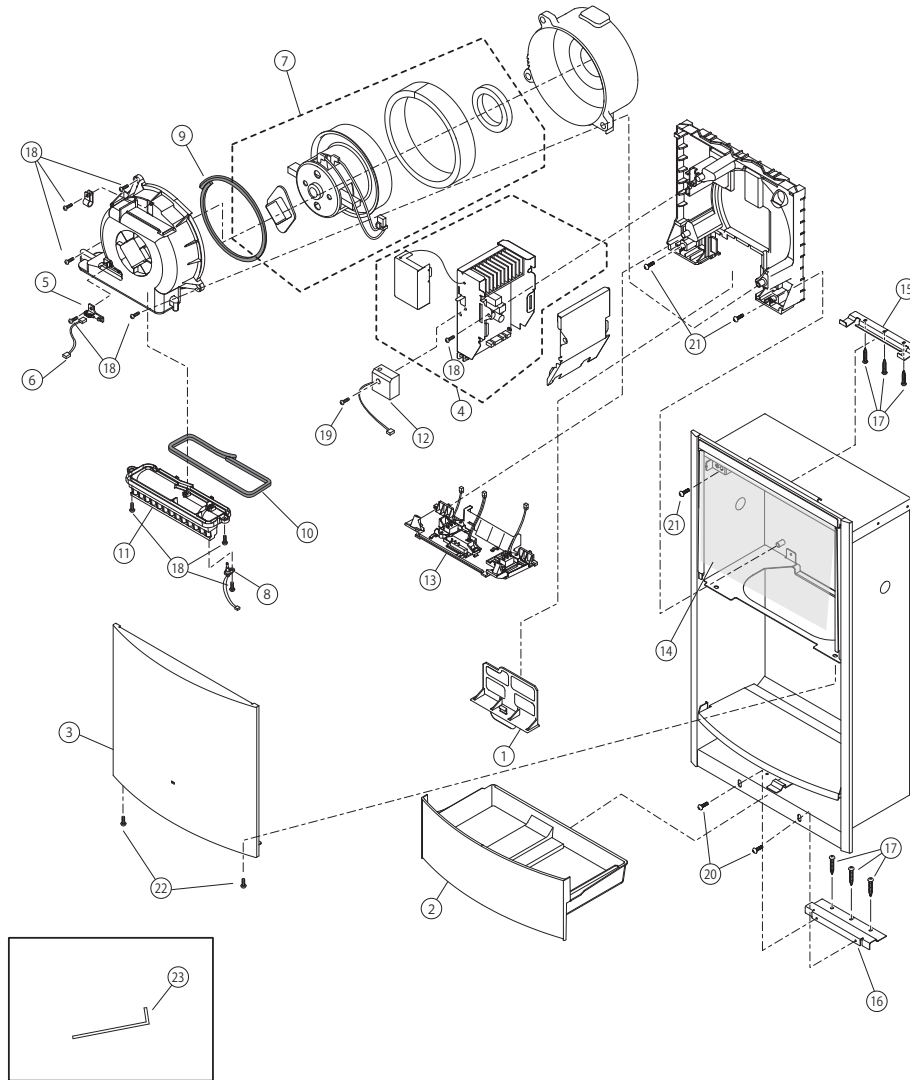

Sensor Activated Clean Dry™ Hand Dryer

Item	Part	Description
1	THP3065	Filter
2	THP3067	Water Tray
3	THP3082#SS	Front Cover
4	THP3069	Controller Assembly
5	THP3083	LED
6	THP3071	LED Harness
7	THP3072	Motor Assembly
8	THP3073	Thermistor
9	THP3075	Gasket, Motor Cover
10	THP3076	Gasket, Air Nozzle
11	THP3077	Nozzle
12	THP3078	Terminal Block, Power Supply

Item	Part	Description
13	THP3079	Under Cover Assembly, D.
14	THP3084	Tarpaulin
15	THP3090	Mounting Bracket (Upper)
16	THP3091	Mounting Bracket (Lower)
17	THP3034	Screw
18	THP3035	Tapping Screw (DIA4X16)
19	THP3086	Tapping Screw(DIA4X18)
20	THP3087	M Screw (M4x6)
21	THP3088	M Screw (M4x12)
22	THP3089	M Screw/VAND (M4x8)
23	THP3052	Hex Wrench/VAND/HDR