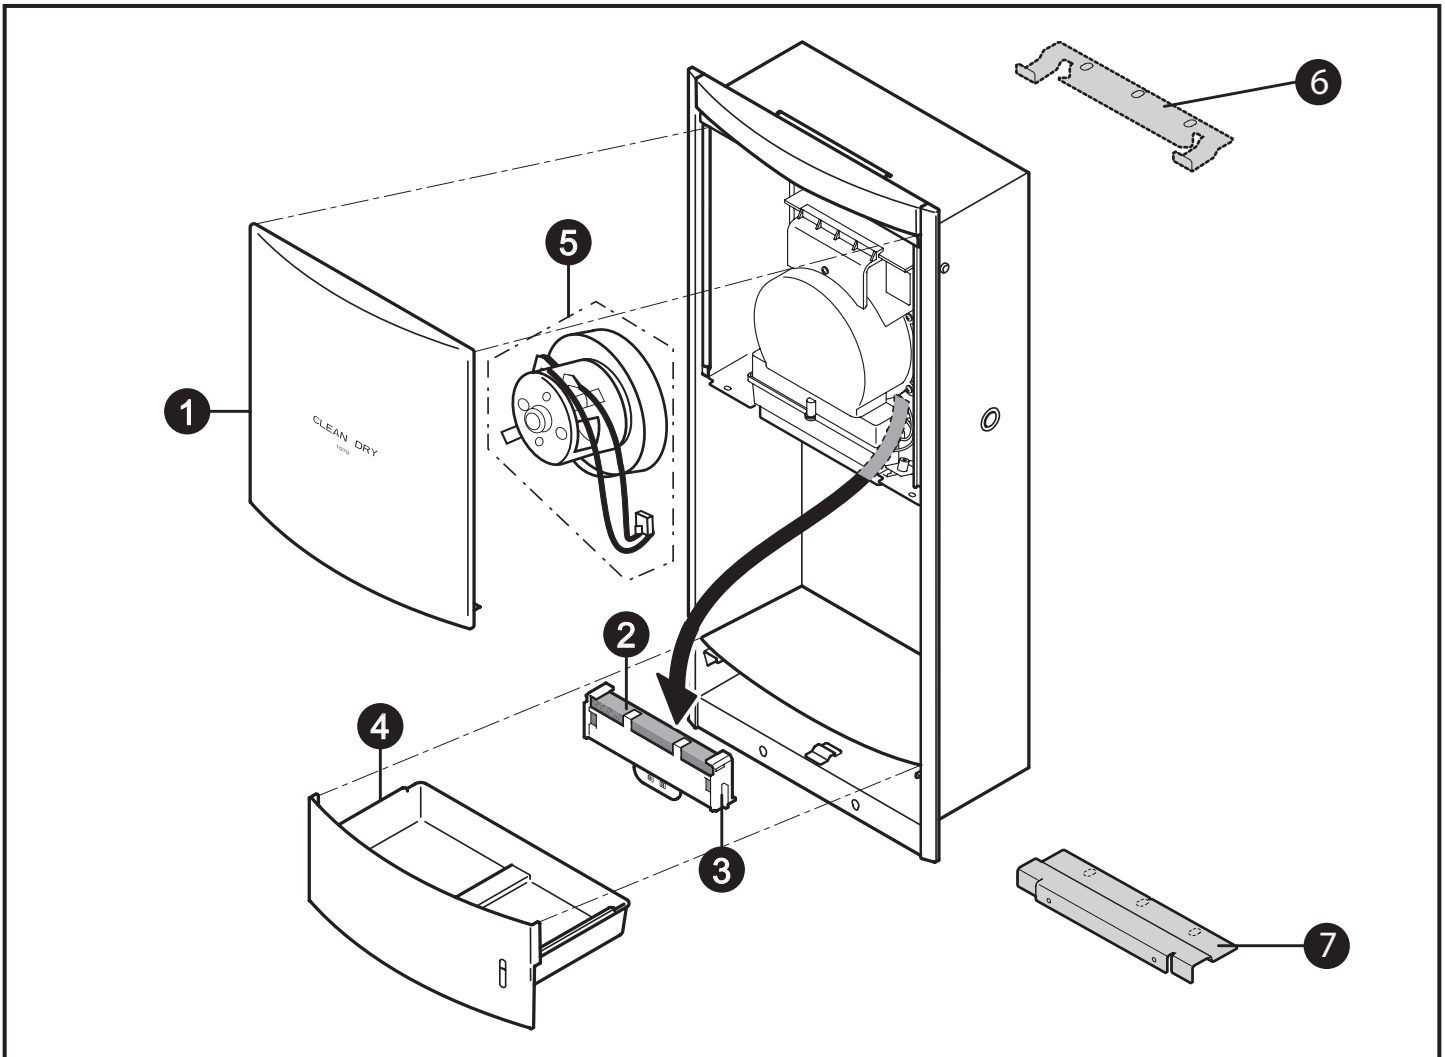

Clean Dry™ High Speed Concealed Hand Dryer

LEGEND	
\$\$	DENOTES FINISH
#SS	Stainless Steel

Item	Part	Description
1	THU3020	Top Cover
2	THU3015	Filter
3	THU3016	Filter Case
4	THU3021	Drain Tray
5	THU3022	Motor
6	THU3046	Upper Bracket
7	THU3047	Lower Bracket