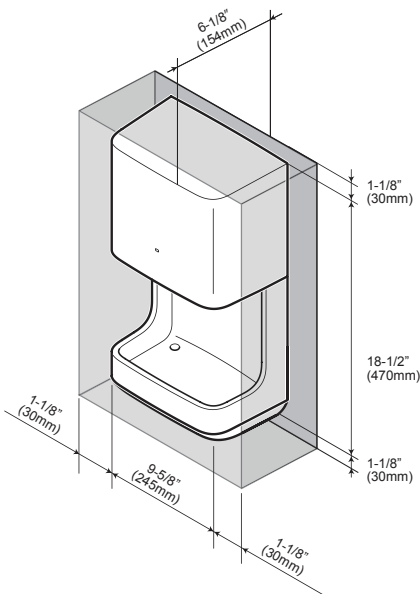

HDR101#WH

Clean Dry™ High Speed Hand Dryer

SPECIFICATIONS

- Warranty One Year Warranty
- Power Connection Hardwired
- Power Rating 120V AC, 3.3Amps, 60 Hz, 390 W
- Power Saving Function Automatically turns OFF when hands are removed or after 60 seconds of use
- Air Speed 220 mph
- Water Tray Capacity 0.15 gal (600 ml)
- Unit Size 9-5/8" x 6-1/8" x 18-1/2"
  (245mm x 154mm x 470mm)
- Unit Weight 7.9 lb (3.6 kg)
- Operating Temperature 32F°-113F° (0C°-45C°)
- Shipping Size 20-3/8" x 11-3/8" x 7-1/2"
  (518mm x 289mm x 190mm)
- Shipping Weight 10.6lb (4.8kg)

These dimensions and specifications are subject to change without notice.

INSTALLATION NOTES

Check local code requirements for additional mounting height details.

ROUGH-IN

TOTO

These dimensions and specifications are subject to change without notice