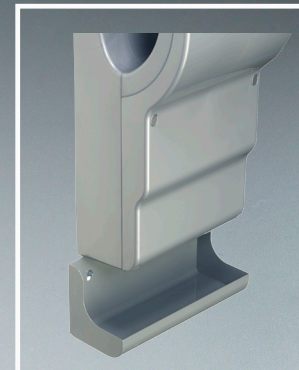

Strategic Restroom Design™
DT-1400 Gray

Powder coated aircraft grade aluminum.

Custom Designed Drip Tray for
Dyson Airblade "dB" Hand Dryer™ Model AB14 Gray

DISTRIBUTED BY

RESTROOMDIRECT
COMMERCIAL RESTROOM ACCESSORIES
restroomdirect.com 704-937-2673