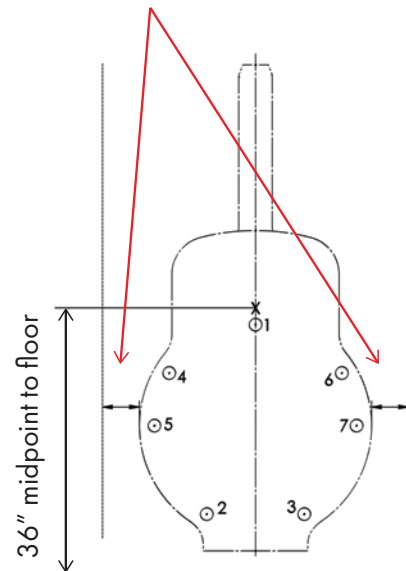

push-pull door handle

Min 3/4" clearance from edge of door

With the threat of germ cross-contamination more globally recognized than ever before, the latest survival strategy among today's Away-From-Home patrons has become simple: "Don't Touch Anything!" Yet with all the modern "touch-free" advances in restroom hygiene, it's hard to grasp why the door handle has been ignored. Until now. The Purleve is an innovative solution that offers your patrons a cleaner way out!

- Advances a sleeve with Microban antimicrobial protection after very use.
- Thousands of uses per sleeve cartridge
- Installs easily, replacing any standard push-pull handle.
- Low maintenance, low cost
- Green Product - Recyclable Refill