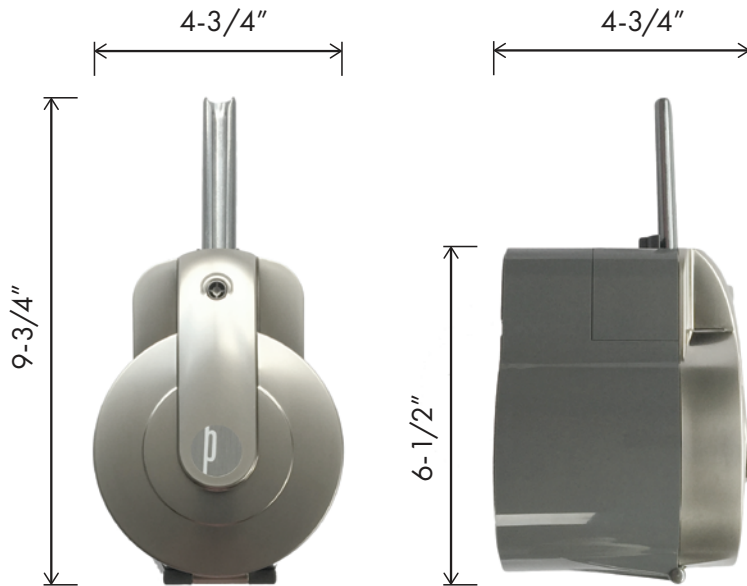

push-pull door handle

Min 3/4" clearance from edge of door

With the threat of germ cross-contamination more globally recognized than ever before, the latest survival strategy among today's Away-From-Home patrons has become simple: "Don't Touch Anything!" Yet with all the modern "touch-free" advances in restroom hygiene, it's hard to grasp why the door handle has been ignored. Until now. The Purleve is an innovative solution that offers your patrons a cleaner way out!

- Advances a sleeve with Microban antimicrobial protection after very use.
- Thousands of uses per sleeve cartridge
- Installs easily, replacing any standard push-pull handle.
- Low maintenance, low cost
- Green Product - Recyclable Refill

ON/OFF Switch

(*) Low Battery Light Test

IMPORTANT NOTE:

This product requires a sleeve refill cartridge which **must be purchased separately.**

#1004

Available
in 2/Pk
or 8/Pk

It is NOT included with this unit.