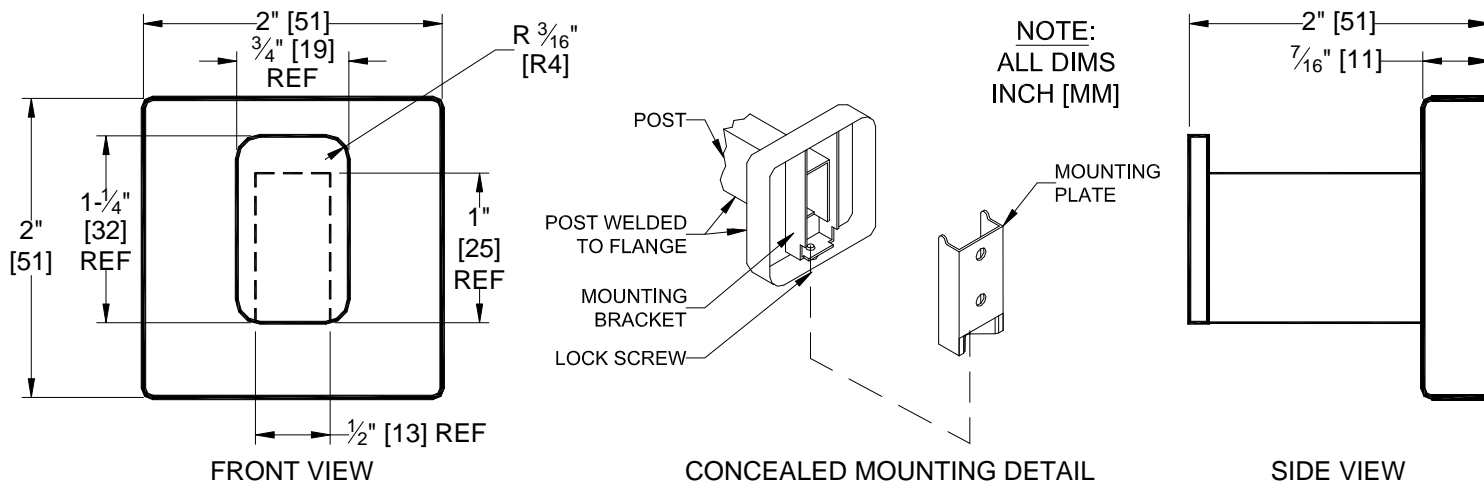

**SPECIFICATION**

Single Robe Hook shall be fabricated of stainless steel alloy 18-8, type 304. Post shall be 1/2" x 1" (13 X 25) rectangular tubing with formed mounting flange and bracket welded on end. Cap plate shall be 14 gauge, 3/4" x 1-1/4" (19 X 32) with radiused corners and internally welded to outer end. Mounting plate shall be included and shall be 18 gauge. A stainless steel setscrew shall be provided on bottom perimeter of flange to lock unit to mounting plate. Surface finish shall be bright or satin or white powder coated, as chosen by option and indicated by code suffix.

**Single Robe Hook shall be Model № 7340-B or № 7340-S or 7340-W of American Specialties, Inc., 441 Saw Mill River Road, Yonkers, New York 10701-4913**

**INSTALLATION**

Surface mount unit on door back or wall using two (2) №10 self tapping screws (by others) through holes provided in mounting plate into suitable prepared mountings (by others) or other suitable mounting hardware (by others) to suit door or wall conditions. Hang post and flange assembly on mounting plate and tighten set screw to lock unit to plate. For compliance with ICC/ANSI A-117.1-2003 and ADA Accessibility Guidelines install unit with top of hook 48" (1219) maximum above finished floor (MAX AFF) or 46" (1168) MAX AFF if side reach access over an obstruction (e.g. vanity) with reach depth greater than 10" (254) and less than 25" (635) is only provided or 44" (1118) MAX AFF if forward reach over an obstruction with reach depth greater than 20" (508) and less than 25" (635) is only provided. For general utility install hook with centerline of mounting plate 68" (1727) AFF.