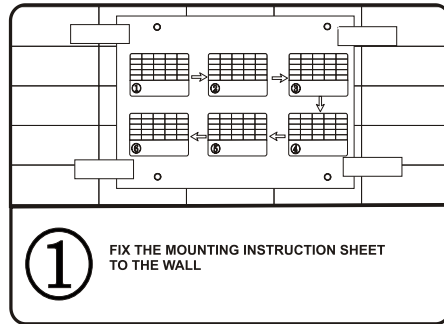

A ⊕

MOUNTING INSTRUCTIONS

THIS PRODUCTS IS INTENDED FOR INSTALLATION
BY A QUALIFIED ELECTRICIAN

FASTDRY

Fix this card on the wall.

55/64" (22 mm) FOR SUPPLY CABLE PREFERRED LOCATION

6-27/32" (174 mm)

D ⊕

50" (127 cm) FROM THE GROUND IS SUITABLE

7-23/32" (196 mm)

⊕ C