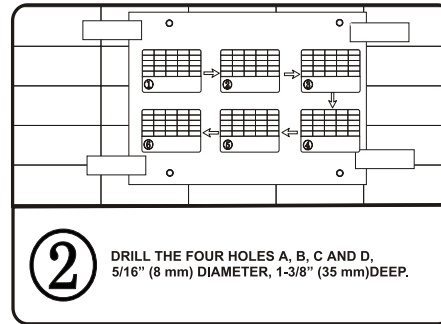

A ⊕

MOUNTING INSTRUCTIONS

THIS PRODUCTS IS INTENDED FOR INSTALLATION
BY A QUALIFIED ELECTRICIAN

FASTDRY

Fix this card on the wall.

55/64" (22 mm) FOR SUPPLY CABLE PREFERRED LOCATION

6-27/32" (174 mm)

D ⊕

50" (127 cm) FROM THE GROUND IS SUITABLE

7-23/32" (196 mm)

⊕ C