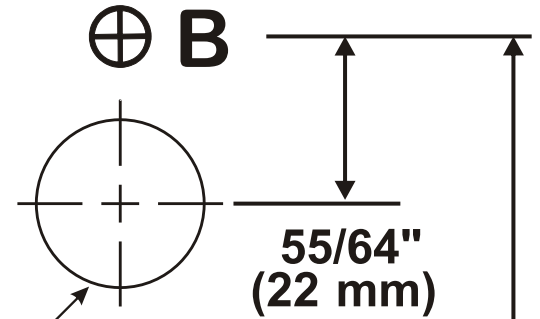

A ⊕

MOUNTING INSTRUCTIONS

THIS PRODUCTS IS INTENDED FOR INSTALLATION
BY A QUALIFIED ELECTRICIAN

FASTDRY

Fix this card on the wall.

55/64" (22 mm) FOR SUPPLY CABLE PREFERRED LOCATION

6-27/32" (174 mm)

D ⊕

50" (127 cm) FROM THE GROUND IS SUITABLE

7-23/32" (196 mm)

⊕ C