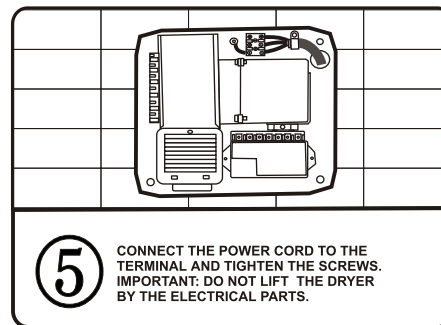

A ⊕

MOUNTING INSTRUCTIONS

THIS PRODUCTS IS INTENDED FOR INSTALLATION
BY A QUALIFIED ELECTRICIAN

FASTDRY

Fix this card on the wall.

55/64" (22 mm) FOR SUPPLY CABLE PREFERRED LOCATION

6-27/32" (174 mm)

D ⊕

50" (127 cm) FROM THE GROUND IS SUITABLE

7-23/32" (196 mm)

⊕ C