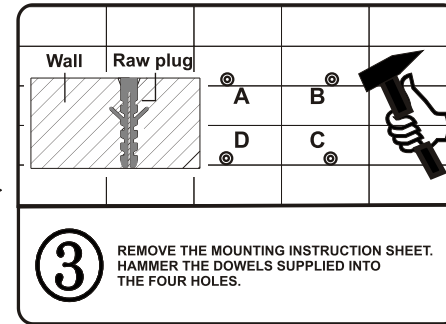

A ⊕

MOUNTING INSTRUCTIONS

THIS PRODUCTS IS INTENDED FOR INSTALLATION
BY A QUALIFIED ELECTRICIAN

FASTDRY

Fix this card on the wall.

55/64" (22 mm) FOR SUPPLY CABLE PREFERRED LOCATION

6-27/32" (174 mm)

D ⊕

50" (127 cm) FROM THE GROUND IS SUITABLE

7-23/32" (196 mm)

⊕ C