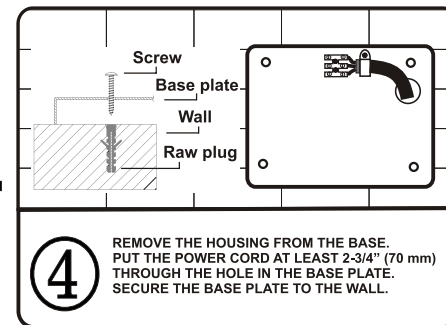

A ⊕

MOUNTING INSTRUCTIONS

THIS PRODUCTS IS INTENDED FOR INSTALLATION
BY A QUALIFIED ELECTRICIAN

FASTDRY

Fix this card on the wall.

55/64" (22 mm) FOR SUPPLY CABLE PREFERRED LOCATION

6-27/32" (174 mm)

D ⊕

50" (127 cm) FROM THE GROUND IS SUITABLE

7-23/32" (196 mm)

⊕ C