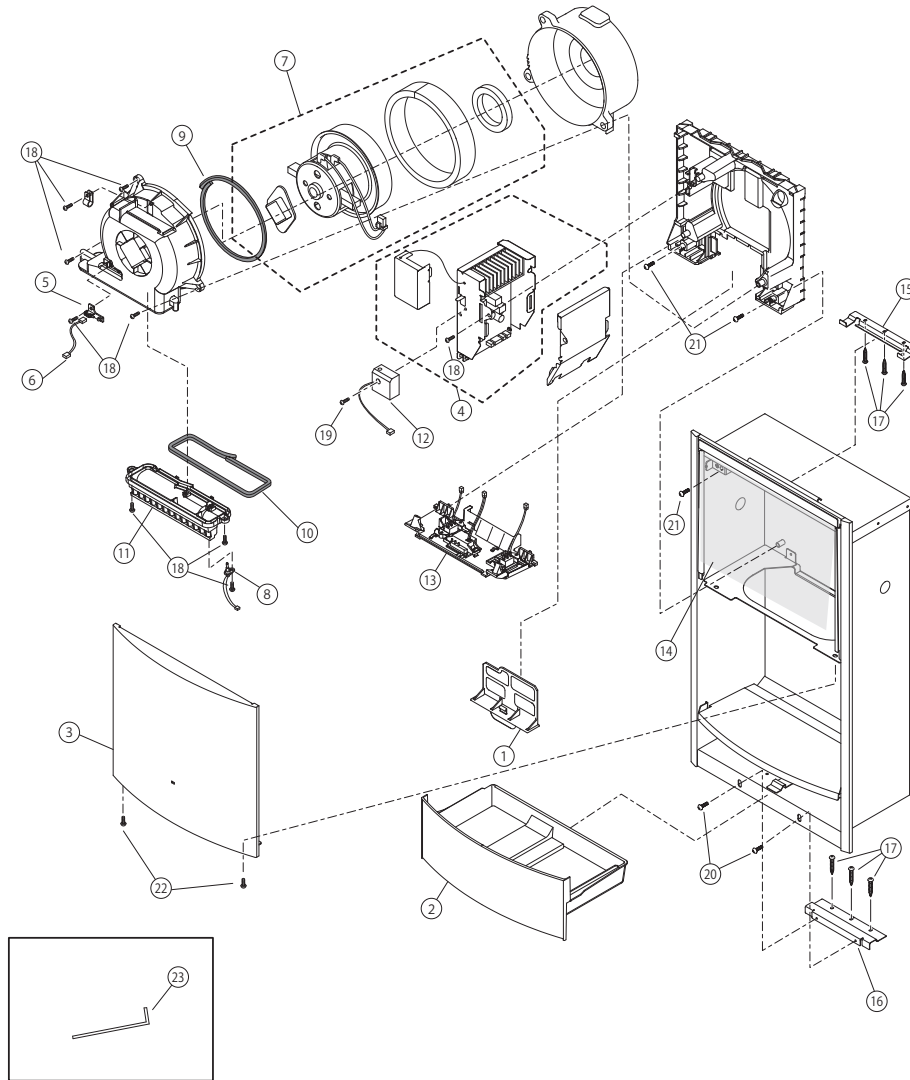

Sensor Activated Clean Dry™ Hand Dryer

| Item | Part | Description |
|------|------------|------------------------------|
| 1 | THP3065 | Filter |
| 2 | THP3067 | Water Tray |
| 3 | THP3082#SS | Front Cover |
| 4 | THP3069 | Controller Assembly |
| 5 | THP3083 | LED |
| 6 | THP3071 | LED Harness |
| 7 | THP3072 | Motor Assembly |
| 8 | THP3073 | Thermistor |
| 9 | THP3075 | Gasket, Motor Cover |
| 10 | THP3076 | Gasket, Air Nozzle |
| 11 | THP3077 | Nozzle |
| 12 | THP3078 | Terminal Block, Power Supply |

| Item | Part | Description |
|------|---------|--------------------------|
| 13 | THP3079 | Under Cover Assembly, D. |
| 14 | THP3084 | Tarpaulin |
| 15 | THP3090 | Mounting Bracket (Upper) |
| 16 | THP3091 | Mounting Bracket (Lower) |
| 17 | THP3034 | Screw |
| 18 | THP3035 | Tapping Screw (DIA4X16) |
| 19 | THP3086 | Tapping Screw(DIA4X18) |
| 20 | THP3087 | M Screw (M4x6) |
| 21 | THP3088 | M Screw (M4x12) |
| 22 | THP3089 | M Screw/VAND (M4x8) |
| 23 | THP3052 | Hex Wrench/VAND/HDR |