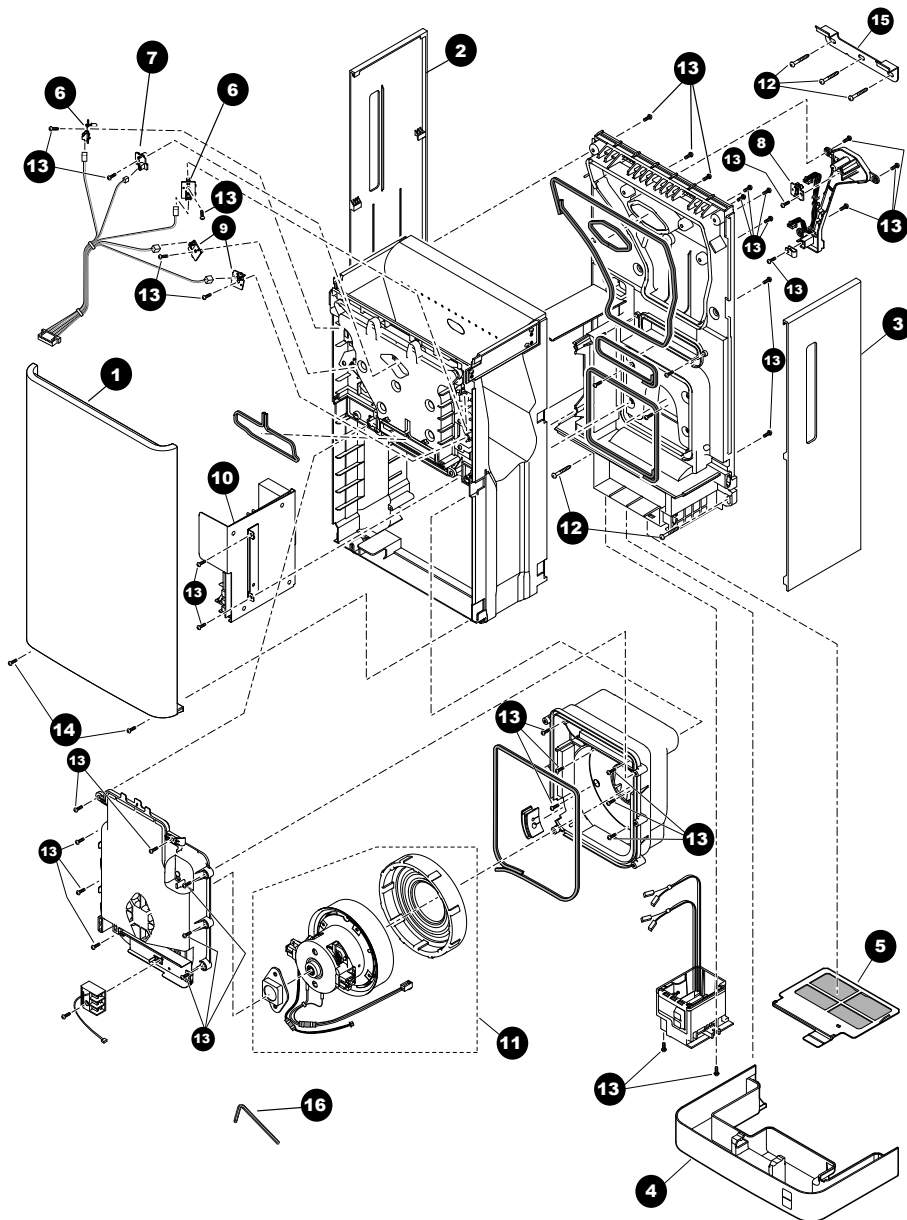

Sensor Activated Clean Dry™ Hand Dryer

Item	Part	Description
1	THP3023WH	Front Cover
2	THP3024WH	Side Cover (left)
3	THP3025WH	Side Cover (right)
4	THP3026	Water Tray
5	THP3027	Filter
6	THP3028	Luminescent Sensor (left & right)
7	THP3029	Luminescent Sensor (center)
8	THP3030	Light Receiving Sensor

Item	Part	Description
9	THP3031	LED
10	THP3032	Controller Assy.
11	THP3033	Fan Motor Assy.
12	THP3034	Attaching Screw (1 ea.)
13	THP3035	Truss Head Tapping Screw (1 ea.)
14	THP3036	Special Tapping Screw (1 ea.)
15	THP3037	Base Plate
16	THP3052	Special Hex Wrench (Star/Pin)